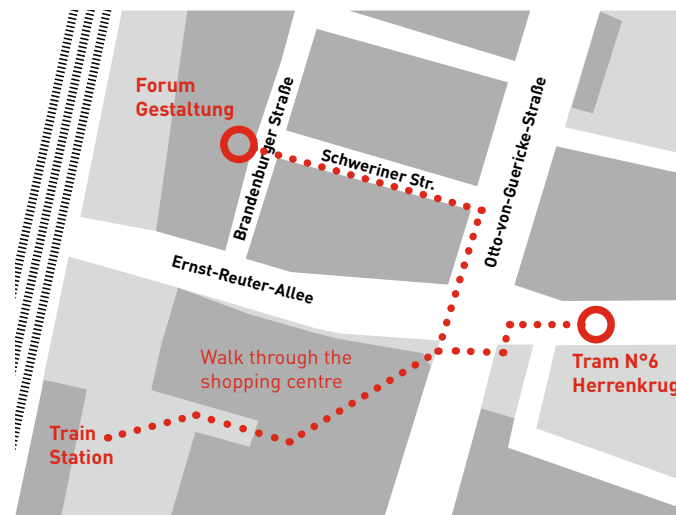

// Material for sketching and drawing:

pencils, markers, crayons, water colours – whatever you like to work with...

// Laptop and/or smart phone

// Camera and/or smart phone

At the moment it is rather cold in Magdeburg (about 0°C). So, be prepared, because you need to be outside for some time.

ARRIVING

You can find all relevant places in the **GIDE.md.2018 Google map:** <https://goo.gl/maps/NDbjkE6kwKp>

Most of you will arrive at the Central Railway Station „Hauptbahnhof“. Step out through the main entrance in direction to the city. From here its just some Minutes to walk to // Forum Gestaltung, our „homebase“ and our main working area. Notice, that Google navigation is not right at the moment because of a big building site. Please use the map below
// Your Hotels „Jugendherberge“ and „MotelOne“

Students on Monday 3pm:

For reaching your meeting point Hochschule Magdeburg, Breitscheidstraße 2 | Haus 9 walk to tram station „City Carré“ and take the tram N°6, direction „Herrenkrug“ Jump out at station „Fachhochschule“ and walk to the end of the university site to Haus 9. (you will need approx. 30 Minutes)

For public transport you will need a ticket, available at the ticket machine at the tram station or inside the tram.

- // One way „Einzelkarte“ € 2,10
- // Day ticket „Tageskarte“ € 5,10
- // Day ticket for Groups (5 people together) // „Minigruppen-Tageskarte“ € 13,80
- // Week Ticket „Wochenticket“ € 18,30